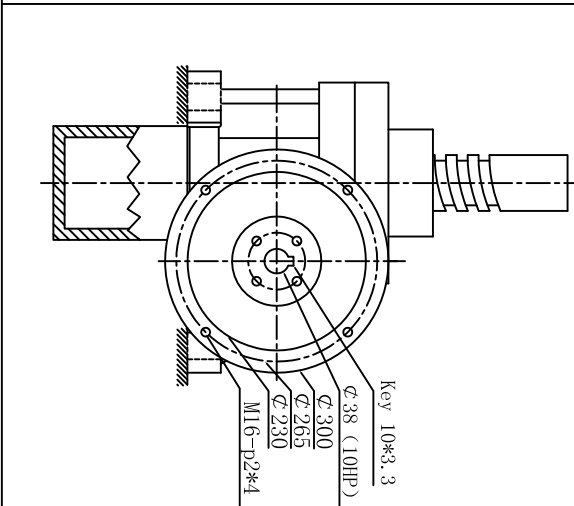

# Noson Mechanical & Electrical Equipment Co., Ltd

<b>Model</b>	<b>Speed Ratio</b>	<b>Screw Dia.</b>	<b>Screw Pitch</b>
RNT-100	1/8 1/16 1/32	Φ 100mm/m	P=16

ADD: Jiangshuijing Industrial park, Daqing, Houjie town, Dongguan city, Guangdong province, China  
 Tel: 86-769-85644651 13532664175  
 Fax: 86-769-85644652  
 NOSON INT'L. INDUSTRY (HK) LIMITED  
 ADD: Flat A 18/F, Kingswell Commercial Tower, 171 Lockhart Road, Wanchai, Hong Kong  
 Website: <http://www.screwjack.com.cn> Email: [admin@screwjack.com.cn](mailto:admin@screwjack.com.cn)  
 MSN: noson28@no1.com.hk Skype: joel19861216

**Double Input**  
(Standard type)

① Direct type  
Double Input  
Flanged Right Side

② Direct type  
Single Input  
Flanged Right Side

Screw top end and the shortest sizes

T type (screw top plate) Φ27\*6  
 H type (clevis end) Φ55