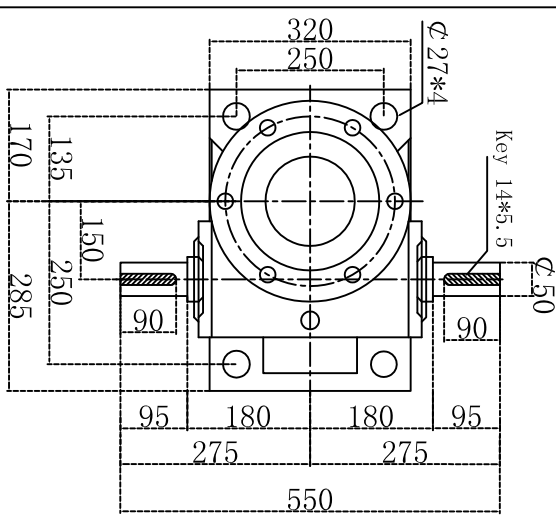

# Worm Gear Screw Jack

# Noson Mechanical & Electrical Equipment Co., Ltd

<b>Model</b>	<b>Speed Ratio</b>	<b>Screw Dia.</b>	<b>Screw Pitch</b>
RNT-100	1/8 1/16 1/32	Φ 100mm/m	P=16

ADD: Jiangshuijing Industrial park, Daqing, Houjie town, Dongguan city, Guangdong province, China  
 Tel: 86-769-85644651 13532664175  
 Fax: 86-769-85644652  
 NOSON INT'L. INDUSTRY (HK) LIMITED  
 ADD: Flat A 18/F, Kingswell Commercial Tower, 171 Lockhart Road, Wanchai, Hong Kong  
 Website: <http://www.screwjack.com.cn> Email: [admin@screwjack.com.cn](mailto:admin@screwjack.com.cn)  
 MSN: noson28@no1.com.hk Skype: joel19861216

**Double Input**  
(Standard type)

① Direct type  
Double Input  
Flanged Right Side

② Direct type  
Single Input  
Flanged Right Side

Screw top end and the shortest sizes

T type (screw top plate) Φ27\*6  
 H type (clevis end) Φ55