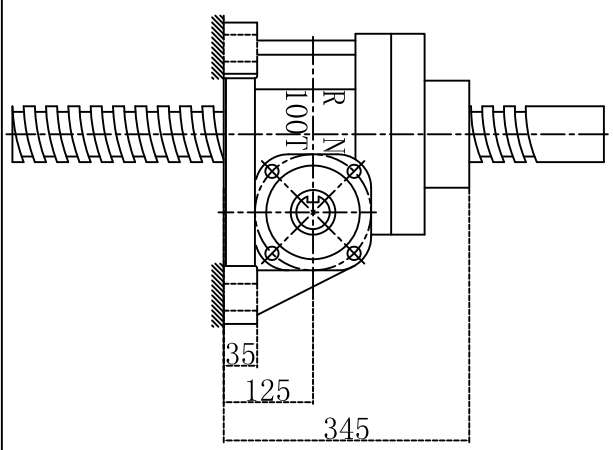

# Noson Mechanical & Electrical Equipment Co., Ltd

<b>Model</b>	<b>Speed Ratio</b>	<b>Screw Dia.</b>	<b>Screw Pitch</b>
RNT-100	1/8 1/16 1/32	Φ 100mm/m	P=16

ADD: Jiangshuijing Industrial park, Daqing, Houjie town, Dongguan city, Guangdong province, China  
 Tel: 86-769-85644651 13532664175  
 Fax: 86-769-85644652  
 NOSON INT'L. INDUSTRY (HK) LIMITED  
 ADD: Flat A 18/F, Kingswell Commercial Tower, 171 Lockhart Road, Wanchai, Hong Kong  
 Website: <http://www.screwjack.com.cn> Email: [admin@screwjack.com.cn](mailto:admin@screwjack.com.cn)  
 MSN: noson28@no1.com.hk Skype: joel19861216

**Double Input**  
(Standard type)

① Direct type  
Double Input  
Flanged Right Side

② Direct type  
Single Input  
Flanged Right Side

Screw top end and the shortest sizes

T type (screw top plate) Φ27\*6  
 H type (clevis end) Φ55