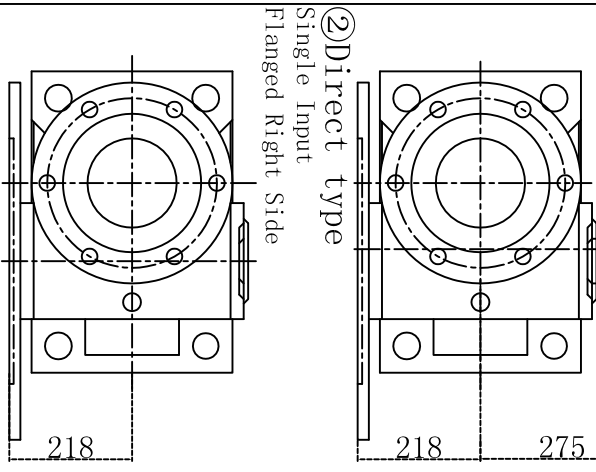

# Worm Gear Screw Jack

# Noson Mechanical & Electrical Equipment Co., Ltd

<b>Model</b>	<b>Speed Ratio</b>	<b>Screw Dia.</b>	<b>Screw Pitch</b>
RNT-100	1/8 1/16 1/32	Φ 100mm/m	P=16

ADD: Jiangshuijing Industrial park, Daqing, Houjie town, Dongguan city, Guangdong province, China  
 Tel: 86-769-85644651 13532664175  
 Fax: 86-769-85644652  
 NOSON INT'L. INDUSTRY (HK) LIMITED  
 ADD: Flat A 18/F, Kingswell Commercial Tower, 171 Lockhart Road, Wanchai, Hong Kong  
 Website: <http://www.screwjack.com.cn> Email: [admin@screwjack.com.cn](mailto:admin@screwjack.com.cn)  
 MSN: noson28@no1.com.hk Skype: joel19861216

**Double Input**  
(Standard type)

① Direct type  
Double Input  
Flanged Right Side

② Direct type  
Single Input  
Flanged Right Side

Screw top end and the shortest sizes

T type (screw top plate) Φ27\*6  
 H type (clevis end) Φ55