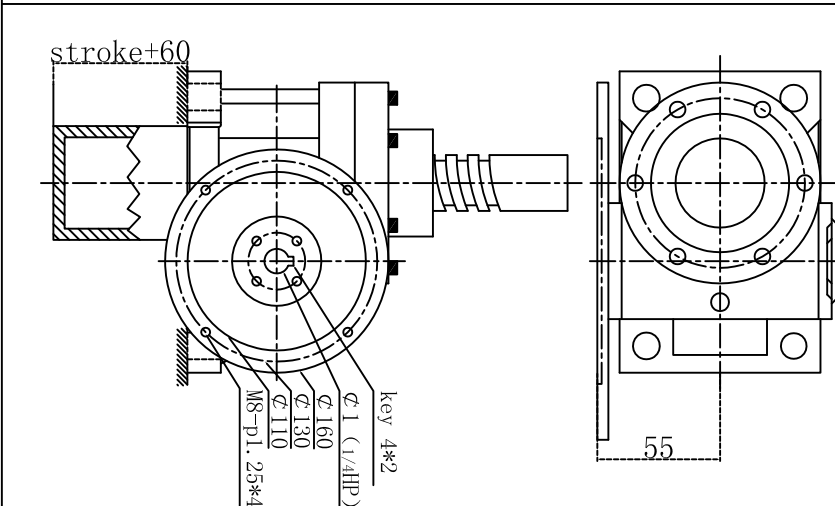

Worm Gear Screw Jack

Noson Mechanical & Electrical Equipment Co., Ltd

Model	Speed Ratio	Screw Dia.	Screw Pitch
RN-2T	1/5 1/10 1/20	Φ25m/m	P=5

Double Input
(Standard type)

①Direct type
Double Input
Flanged Right Side

②Direct type
Single Input
Flanged Right Side

ADD: Jiangshuijing Industrial park, DaJing, Houjie town, Dongguan city, Guangdong province, China
Tel: 86-769-85644651 13522664175
Fax: 86-769-85644652
NOSON INT'L INDUSTRY (HK) LIMITED
ADD: Flat A, 18/F, Kingswell Commercial Tower, 171 Lockhart Road, Wanchai, Hong Kong
Website: <http://www.screwjack.com.cn> Email: admin@screwjack.com.cn
MSN: noson28@hotmail.com Skype: joel19861216

Screw top end and the shortest sizes