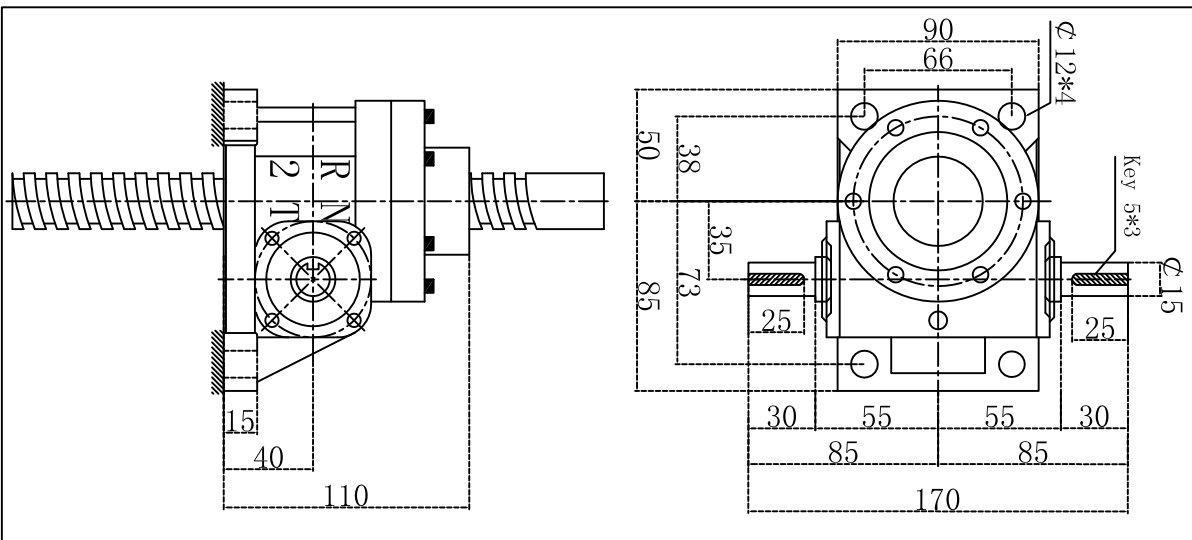

Worm Gear Screw Jack

Noson Mechanical & Electrical Equipment Co., Ltd

Model	Speed Ratio	Screw Dia.	Screw Pitch
RN-2T	1/5 1/10 1/20	Φ25m/m	P=5

Double Input
(Standard type)

①Direct type
Double Input
Flanged Right Side

②Direct type
Single Input
Flanged Right Side

ADD: Jiangshuijing Industrial park, DaJing, Houjie town, Dongguan city, Guangdong province, China
Tel: 86-769-85644651 13522664175
Fax: 86-769-85644652
NOSON INT'L INDUSTRY (HK) LIMITED
ADD: Flat A, 18/F, Kingswell Commercial Tower, 171 Lockhart Road, Wanchai, Hong Kong
Website: <http://www.screwjack.com.cn> Email: admin@screwjack.com.cn
MSN: noson28@hotmail.com Skype: joel19861216

Screw top end and the shortest sizes