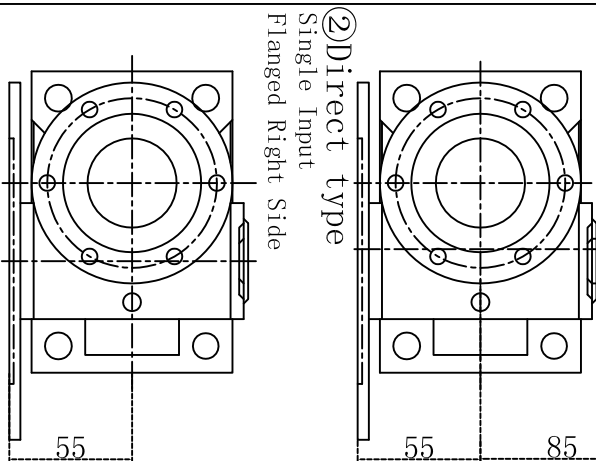

Worm Gear Screw Jack

Noson Mechanical & Electrical Equipment Co., Ltd

Model	Speed Ratio	Screw Dia.	Screw Pitch
RN-2T	1/5 1/10 1/20	Φ25m/m	P=5

Double Input
(Standard type)

①Direct type
Double Input
Flanged Right Side

②Direct type
Single Input
Flanged Right Side

ADD: Jiangshuijing Industrial park, DaJing, Houjie town, Dongguan city, Guangdong province, China
Tel: 86-769-85644651 13522664175
Fax: 86-769-85644652
NOSON INT'L INDUSTRY (HK) LIMITED
ADD: Flat A, 18/F, Kingswell Commercial Tower, 171 Lockhart Road, Wanchai, Hong Kong
Website: <http://www.screwjack.com.cn> Email: admin@screwjack.com.cn
MSN: noson28@hotmail.com Skype: joel19861216

Screw top end and the shortest sizes