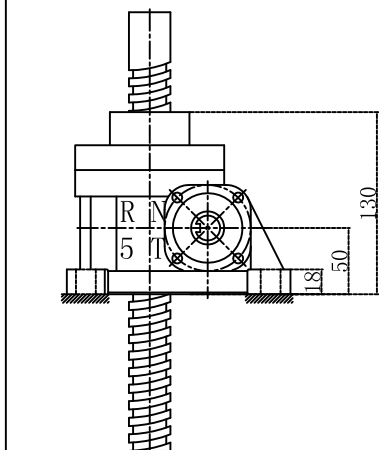

Worm Gear Screw Jack

Nosen Mechanical&Electrical Equipment Co.,Ltd

Model	Speed Ratio	Screw Dia.	Screw Pitch
RN-5T	1/6 1/12 1/24	Φ 38m/m	P=6

ADD: Liangshuijing industrial park, Dajing, Houjie town, Dongguan city, Guangdong province, China
 Tel: 86-769-85644651 13532664175
 Fax: 86-769-85644652
 NOSEN INT'L INDUSTRY (HK) LIMITED
 ADD: Flat A, 18/F, Kingswell Commercial Tower, 171 Lockhart Road, Wanchai, Hong Kong
 Website: <http://www.screwjack.com.cn> Email: admin@screwjack.com.cn
 MSN: nosen28@hotmail.com Skype: joe19861216

Double Input
(Standard type)

① Direct type
Double Input
Flanged Right Side

② Direct type
Single Input
Flanged Right Side

Screw top end and the shortest sizes