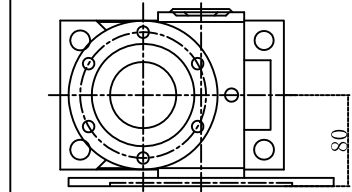

Worm Gear Screw Jack

Nosen Mechanical&Electrical Equipment Co.,Ltd

Model	Speed Ratio	Screw Dia.	Screw Pitch
RN-5T	1/6 1/12 1/24	Φ 38m/m	P=6

ADD: Liangshuijing industrial park, Dajing, Houjie town, Dongguan city, Guangdong province, China
 Tel: 86-769-85644651 13532664175
 Fax: 86-769-85644652
 NOSEN INT'L INDUSTRY (HK) LIMITED
 ADD: Flat A, 18/F, Kingswell Commercial Tower, 171 Lockhart Road, Wanchai, Hong Kong
 Website: <http://www.screwjack.com.cn> Email: admin@screwjack.com.cn
 MSN: nosen28@hotmail.com Skype: joe19861216

Double Input
(Standard type)

① Direct type
Double Input
Flanged Right Side

② Direct type
Single Input
Flanged Right Side

Screw top end and the shortest sizes