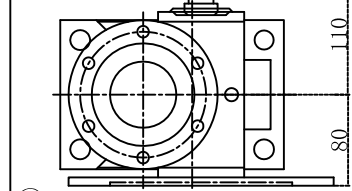

Worm Gear Screw Jack

Nosen Mechanical&Electrical Equipment Co.,Ltd

Model	Speed Ratio	Screw Dia.	Screw Pitch
RN-5T	1/6 1/12 1/24	Φ 38m/m	P=6

ADD: Liangshuijing industrial park, Dajing, Houjie town, Dongguan city, Guangdong province, China
 Tel: 86-769-85644651 13532664175
 Fax: 86-769-85644652
 NOSEN INT'L INDUSTRY (HK) LIMITED
 ADD: Flat A, 18/F, Kingswell Commercial Tower, 171 Lockhart Road, Wanchai, Hong Kong
 Website: <http://www.screwjack.com.cn> Email: admin@screwjack.com.cn
 MSN: nosen28@hotmail.com Skype: joe19861216

Double Input
(Standard type)

① Direct type
Double Input
Flanged Right Side

② Direct type
Single Input
Flanged Right Side

Screw top end and the shortest sizes