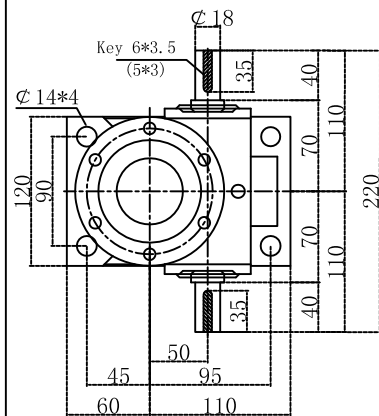

Worm Gear Screw Jack

Nosen Mechanical&Electrical Equipment Co.,Ltd

Model	Speed Ratio	Screw Dia.	Screw Pitch
RN-5T	1/6 1/12 1/24	Φ 38m/m	P=6

ADD: Liangshuijing industrial park, Dajing, Houjie town, Dongguan city, Guangdong province, China
 Tel: 86-769-85644651 13532664175
 Fax: 86-769-85644652
 NOSEN INT'L INDUSTRY (HK) LIMITED
 ADD: Flat A, 18/F, Kingswell Commercial Tower, 171 Lockhart Road, Wanchai, Hong Kong
 Website: <http://www.screwjack.com.cn> Email: admin@screwjack.com.cn
 MSN: nosen28@hotmail.com Skype: joe19861216

Double Input
(Standard type)

① Direct type
Double Input
Flanged Right Side

② Direct type
Single Input
Flanged Right Side

Screw top end and the shortest sizes