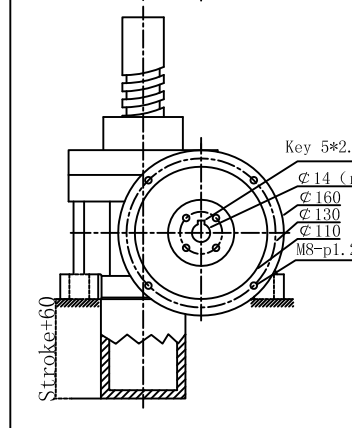

Worm Gear Screw Jack

Nosen Mechanical&Electrical Equipment Co.,Ltd

Model	Speed Ratio	Screw Dia.	Screw Pitch
RN-5T	1/6 1/12 1/24	Φ 38m/m	P=6

ADD: Liangshuijing industrial park, Dajing, Houjie town, Dongguan city, Guangdong province, China
 Tel: 86-769-85644651 13532664175
 Fax: 86-769-85644652
 NOSEN INT'L INDUSTRY (HK) LIMITED
 ADD: Flat A, 18/F, Kingswell Commercial Tower, 171 Lockhart Road, Wanchai, Hong Kong
 Website: <http://www.screwjack.com.cn> Email: admin@screwjack.com.cn
 MSN: nosen28@hotmail.com Skype: joe19861216

Double Input
(Standard type)

① Direct type
Double Input
Flanged Right Side

② Direct type
Single Input
Flanged Right Side

Screw top end and the shortest sizes